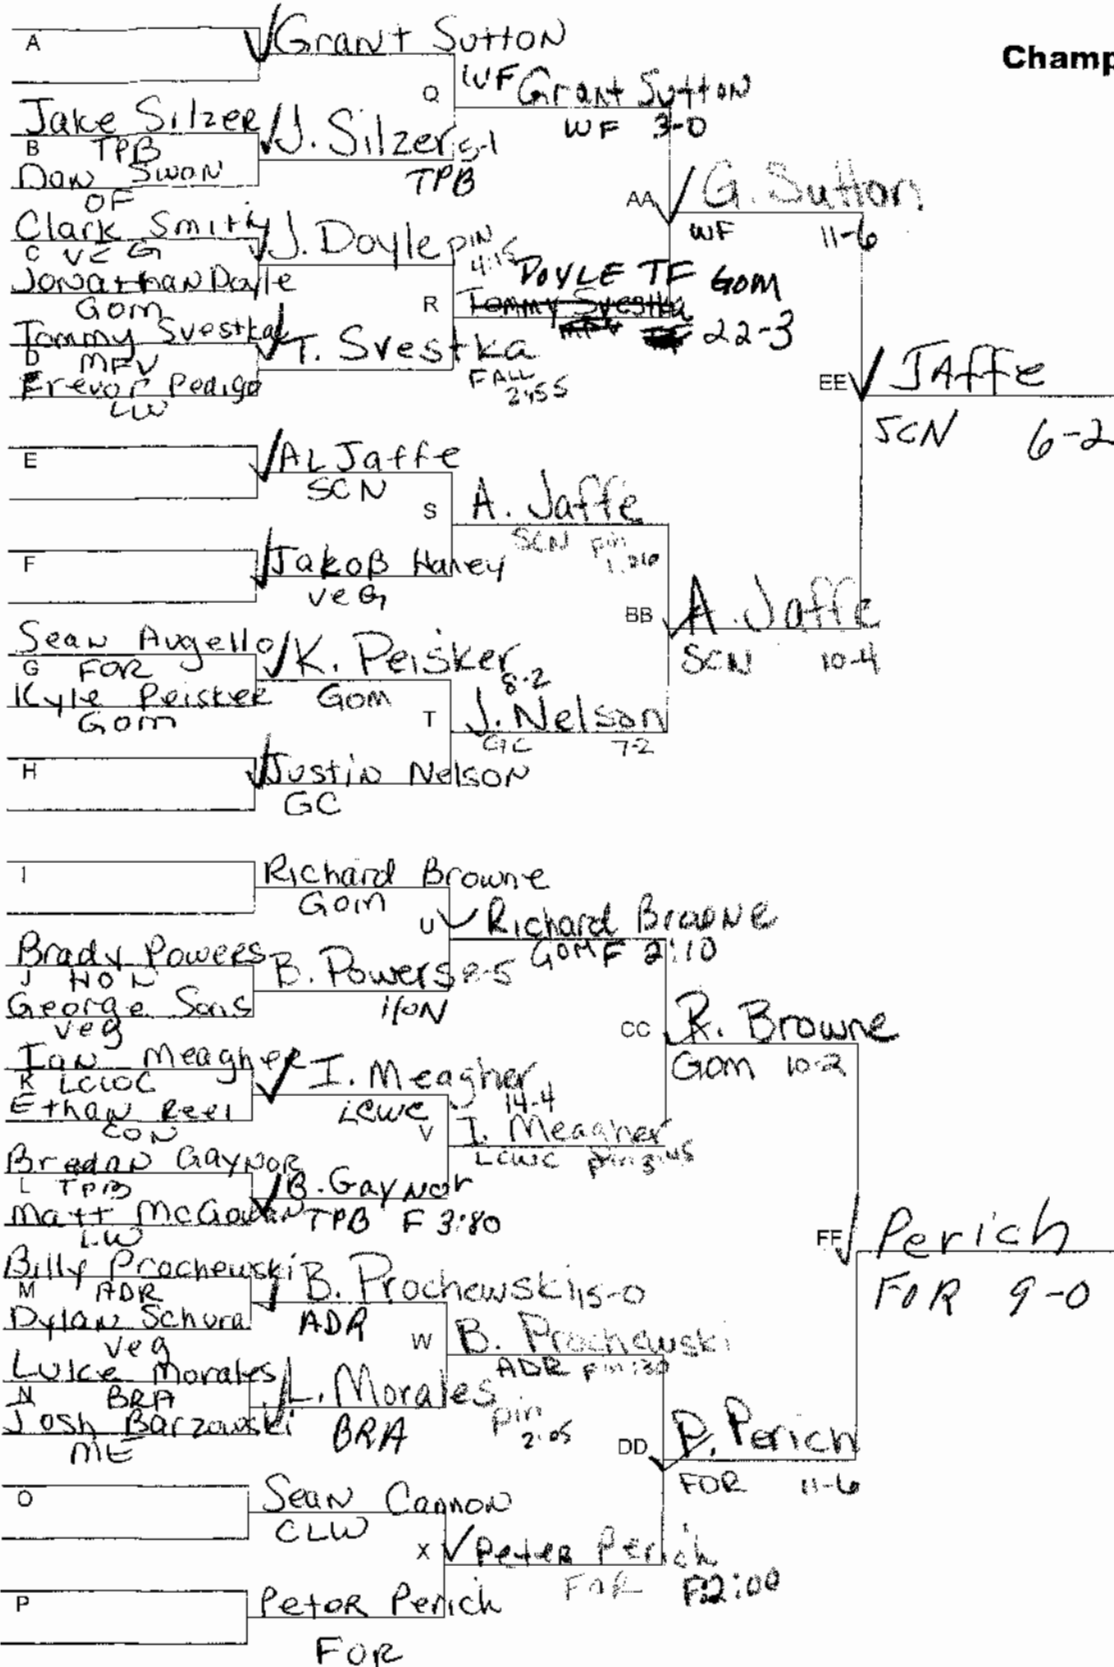

Championship Bracket

62

LITTLE CELTIC ELITE

Weight Class: 66

Date: 12/23/07

Championship Bracket

66

LITTLE CELTIC ELITE